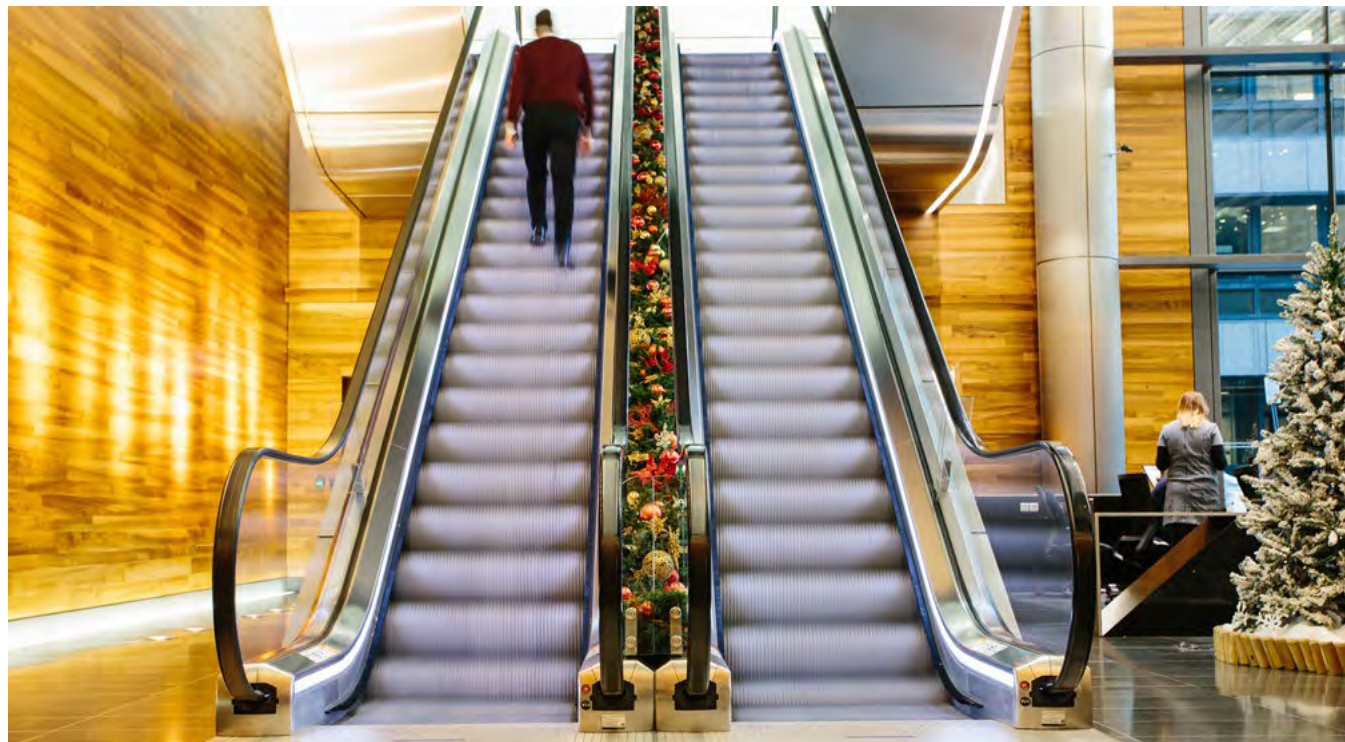

SWAN LAKE

LUXURY

Serene shades of silver and blue are at the heart of Swan Lake, in a palette inspired by an icy winter's day.

Various bauble sizes add visual interest, while beautiful glass 'bubbles' and pearlescent decorations add an ethereal edge that makes this display utterly entrancing.

When only a traditional display will do, our Classic range is the perfect choice. Comprising four of our most effortlessly elegant schemes, this range is the embodiment of Christmas cheer.

CLASSIC

SNOW & ICE