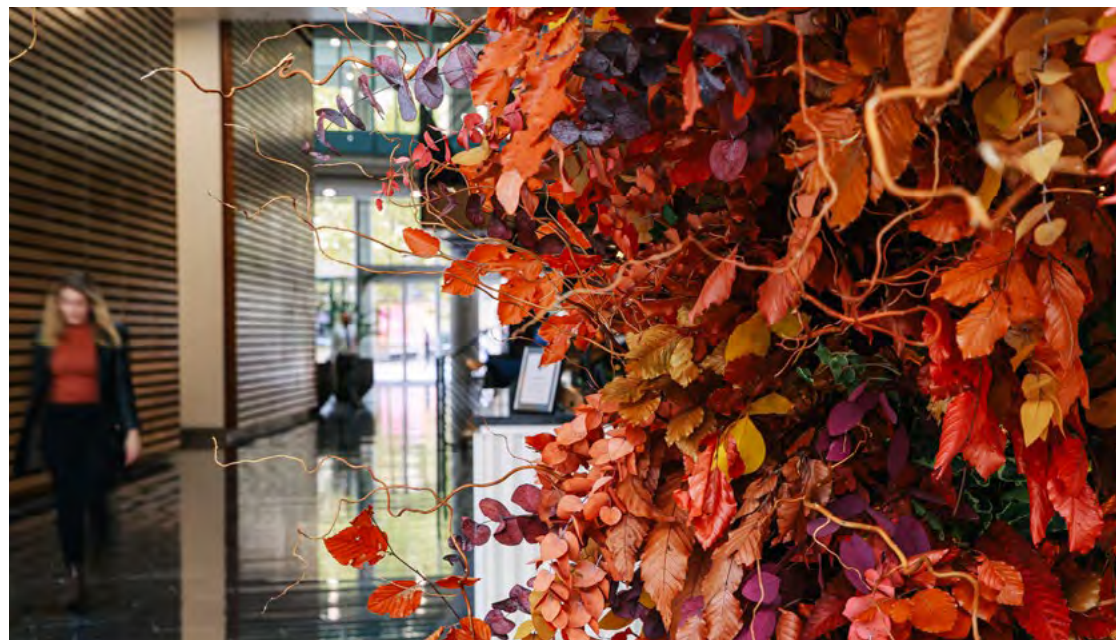

WHAT'S NEXT?

MARK SEASONS THROUGH THE YEAR

You can place your Christmas order with our team and you don't need to stop the fun with the festive season! We can help you with seasonal planting and bespoke builds to mark occasions and create focal points for your enlivenment programme through the year. Ask our team or find out more [on our website](#).